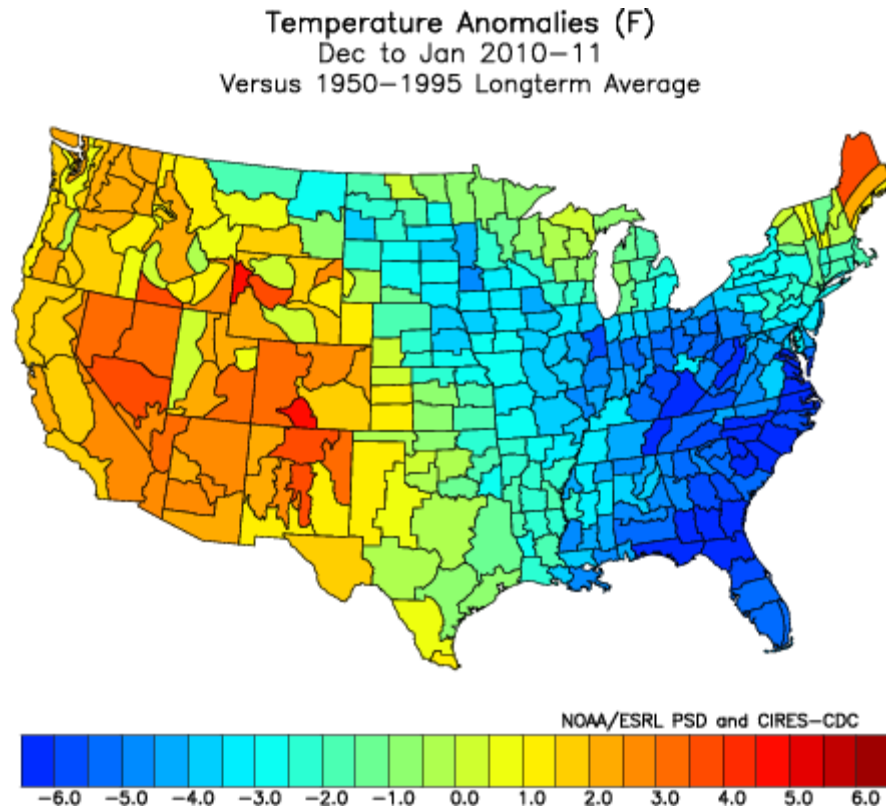

NCDC: Coldest December/January Ever in Florida

By Joseph D'Aleo, CCM, AMS Fellow

It was cold start to the winter most places east of the Rockies. The temperature in December and January was atypical La Nina with the coldest in the southeast.

The average temperature for the southeast region (NOAA NCDC defines this as Virginia, the Carolinas, Alabama, Georgia and Florida) in December was 39.4F, which was 8.03F below the 20th century (1901-2000) average, the third coldest on record. The December temperature trend for the entire period of record (1895-2010) is 0.06 degrees F per decade.

Ground zero was Florida with Georgia close behind.

For Florida, the first two winter months were the coldest in the entire record going back to 1895, beating out the cold winters of 1980/81, 1976/77 and 1917/18.